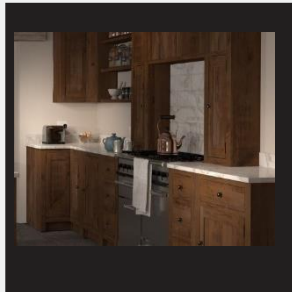

PRODUCT
CATALOGUE

TANFIELD PINE

www.tanfield-pine.co.uk