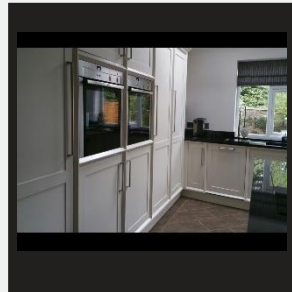

PRODUCT
CATALOGUE

TANFIELD PINE

www.tanfield-pine.co.uk