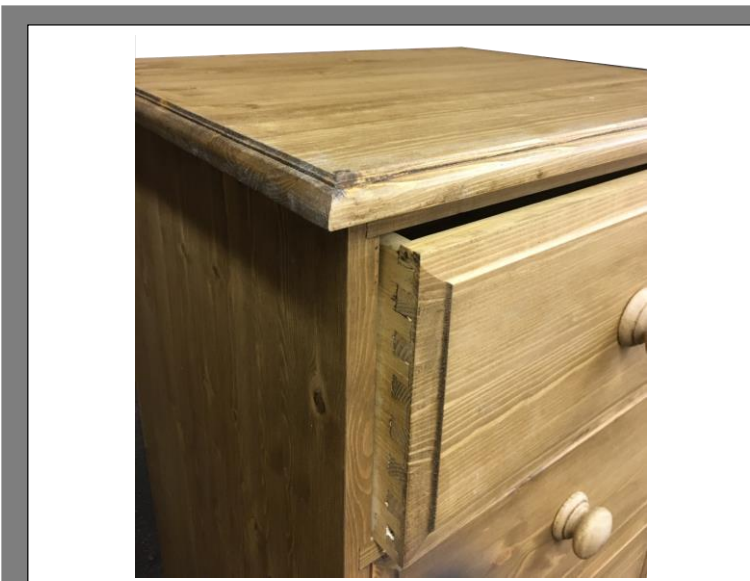

Range detail