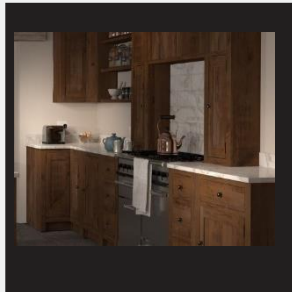

PRODUCT
CATALOGUE

www.tanfield-pine.co.uk