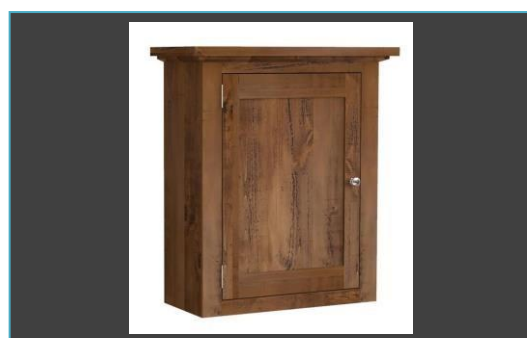

Wall unit, Left
770 wide 360 deep 870 high