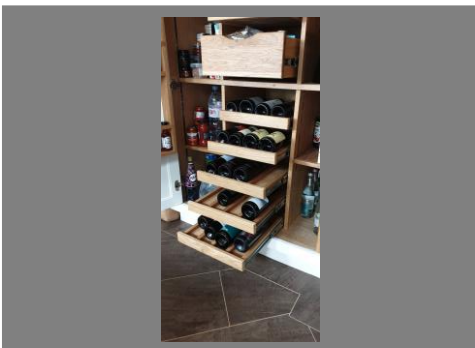

Soft close doors

Either soft close or standard close hinges

With door racking to suit

Soft close drawers

Either soft close or full extension ball bearing runners

special requests

Pull out wine trays

Adjustable shelves