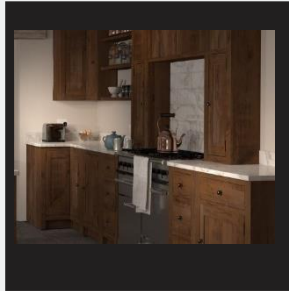

PRODUCT
CATALOGUE

TANFIELD PINE

www.tanfield-pine.co.uk

ABOUT

Tanfield

Designed and built to your individual requirements, in contemporary or traditional styles - from tables and kitchens to bookcases and display cabinets. Company founder, designer and cabinet maker Mark Overton with over 39 years of experience, using different materials and finishes can make your ideal piece of furniture. Our aim is to provide you with furniture of the highest quality, designed and built to fit your requirements perfectly.

Each item we produce is a unique piece of bespoke furniture, designed for you - the customer, and handmade to your individual requirements. You have control over all aspects of the design: the style, size, choice of wood and finish are all for you to choose, this can be a great opportunity to express your creativity or if you wish, you can simply choose from a selection of designs we make and change the size to fit your requirements.

All of the furniture that we produce is handmade here in Yorkshire, using only the best of traditional and modern cabinet making techniques, to ensure a finished product of the highest quality and durability, materials are carefully selected from specialist suppliers to complement the design, and consideration is given during construction to utilize each piece of timber so as to best reveal the natural beauty of the chosen wood. If you have a requirement, large or small, for bespoke furniture or maybe just one of our standard pieces that combines design excellence with quality craftsmanship, then please contact us to discuss your requirement. Let us provide the perfect solution to your furniture needs.

Bespoke
Custom made to fit your space
Let's be creative

Materials

Pine and Oak are the most popular
Veneered boards are versatile and offer great advantages in certain circumstances

Styles

Traditional with beaded doors and drawers
to sleek flat fronted units with push to open doors and drawers