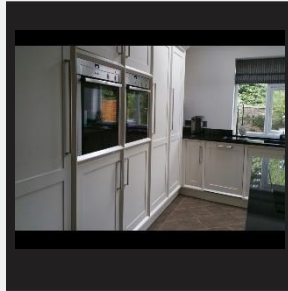

PRODUCT
CATALOGUE

TANFIELD PINE

www.tanfield-pine.co.uk