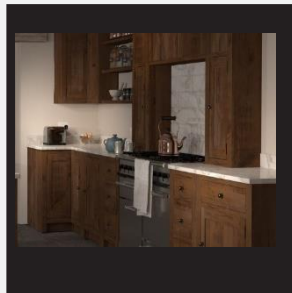

PRODUCT
CATALOGUE

TANFIELD PINE

www.tanfield-pine.co.uk

ABOUT

Tanfield

Designed and built to your individual requirements, in contemporary or traditional styles - from tables and kitchens to bookcases and display cabinets. Company founder, designer and cabinet maker Mark Overton with over 39 years of experience, using different materials and finishes can make your ideal piece of furniture. Our aim is to provide you with furniture of the highest quality, designed and built to fit your requirements perfectly.

Each item we produce is a unique piece of bespoke furniture, designed for you - the customer, and handmade to your individual requirements. You have control over all aspects of the design: the style, size, choice of wood and finish are all for you to choose, this can be a great opportunity to express your creativity or if you wish, you can simply choose from a selection of designs we make and change the size to fit your requirements.

All of the furniture that we produce is handmade here in Yorkshire, using only the best of traditional and modern cabinet making techniques, to ensure a finished product of the highest quality and durability, materials are carefully selected from specialist suppliers to complement the design, and consideration is given during construction to utilize each piece of timber so as to best reveal the natural beauty of the chosen wood. If you have a requirement, large or small, for bespoke furniture or maybe just one of our standard pieces that combines design excellence with quality craftsmanship, then please contact us to discuss your requirement. Let us provide the perfect solution to your furniture needs.

Bespoke

Custom made to fit your space

Let's be creative

Materials

Pine and Oak are the most popular
Veneered boards are versatile and offer great advantages in certain circumstances

Styles

Traditional with beaded doors and drawers
to sleek flat fronted units with push to open doors and drawers