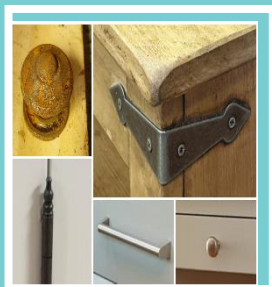

All of the furniture that we produce is handmade here in Yorkshire, using only the best of traditional and modern cabinet making techniques, to ensure a finished product of the highest quality and durability, materials are carefully selected from specialist suppliers to complement the design, and consideration is given during construction to utilize each piece of timber so as to best reveal the natural beauty of the chosen wood. If you have a requirement, large or small, for bespoke furniture or maybe just one of our standard pieces that combines design excellence with quality craftsmanship, then please contact us to discuss your requirement. Let us provide the perfect solution to your furniture needs.

Bespoke

Custom made to fit your space

Let's be creative

Materials

Pine and Oak are the most popular
Veneered boards are versatile and offer great advantages in certain circumstances

Styles

Traditional with beaded doors and drawers
to sleek flat fronted units with push to open doors and drawers

Handles and Hinges

There are so many options to create with
just a simple addition of a handle, knob
and hinge combinations

Finishes

Whether it's a polished wax finish, the luster
of an oiled look or spray painted in various
colour's