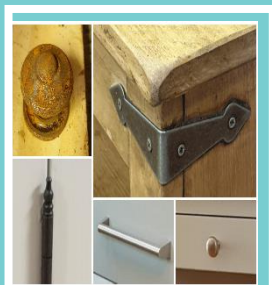

All of the furniture that we produce is handmade here in Yorkshire, using only the best of traditional and modern cabinet making techniques, to ensure a finished product of the highest quality and durability, materials are carefully selected from specialist suppliers to complement the design, and consideration is given during construction to utilize each piece of timber so as to best reveal the natural beauty of the chosen wood. If you have a requirement, large or small, for bespoke furniture or maybe just one of our standard pieces that combines design excellence with quality craftsmanship, then please contact us to discuss your requirement. Let us provide the perfect solution to your furniture needs.

Bespoke

Custom made to fit your space

Let's be creative

Materials

Pine and Oak are the most popular
Veneered boards are versatile and offer great advantages in certain circumstances

Styles

Traditional with beaded doors and drawers
to sleek flat fronted units with push to open doors and drawers

Handles and Hinges

There are so many options to create with
just a simple addition of a handle, knob
and hinge combinations

Finishes

Whether it's a polished wax finish, the luster
of an oiled look or spray painted in various
colour's

1100mm wide
300mm deep
800mm high

2 door oak unit

This unit is made with solid oak on the outside with oak faced veneer internally

800mm wide
500mm deep
800mm high

Painted table vanity

With an oak slatted base shelf this unit
compliments any bathroom