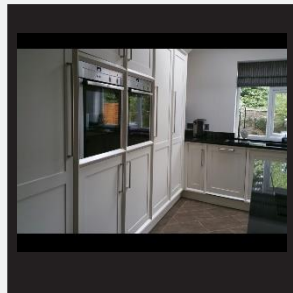

PRODUCT
CATALOGUE

TANFIELD PINE

www.tanfield-pine.co.uk