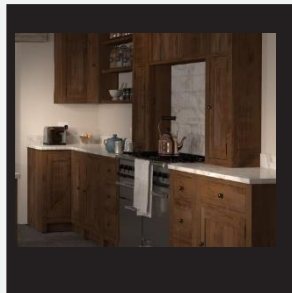

PRODUCT
CATALOGUE

TANFIELD PINE

www.tanfield-pine.co.uk